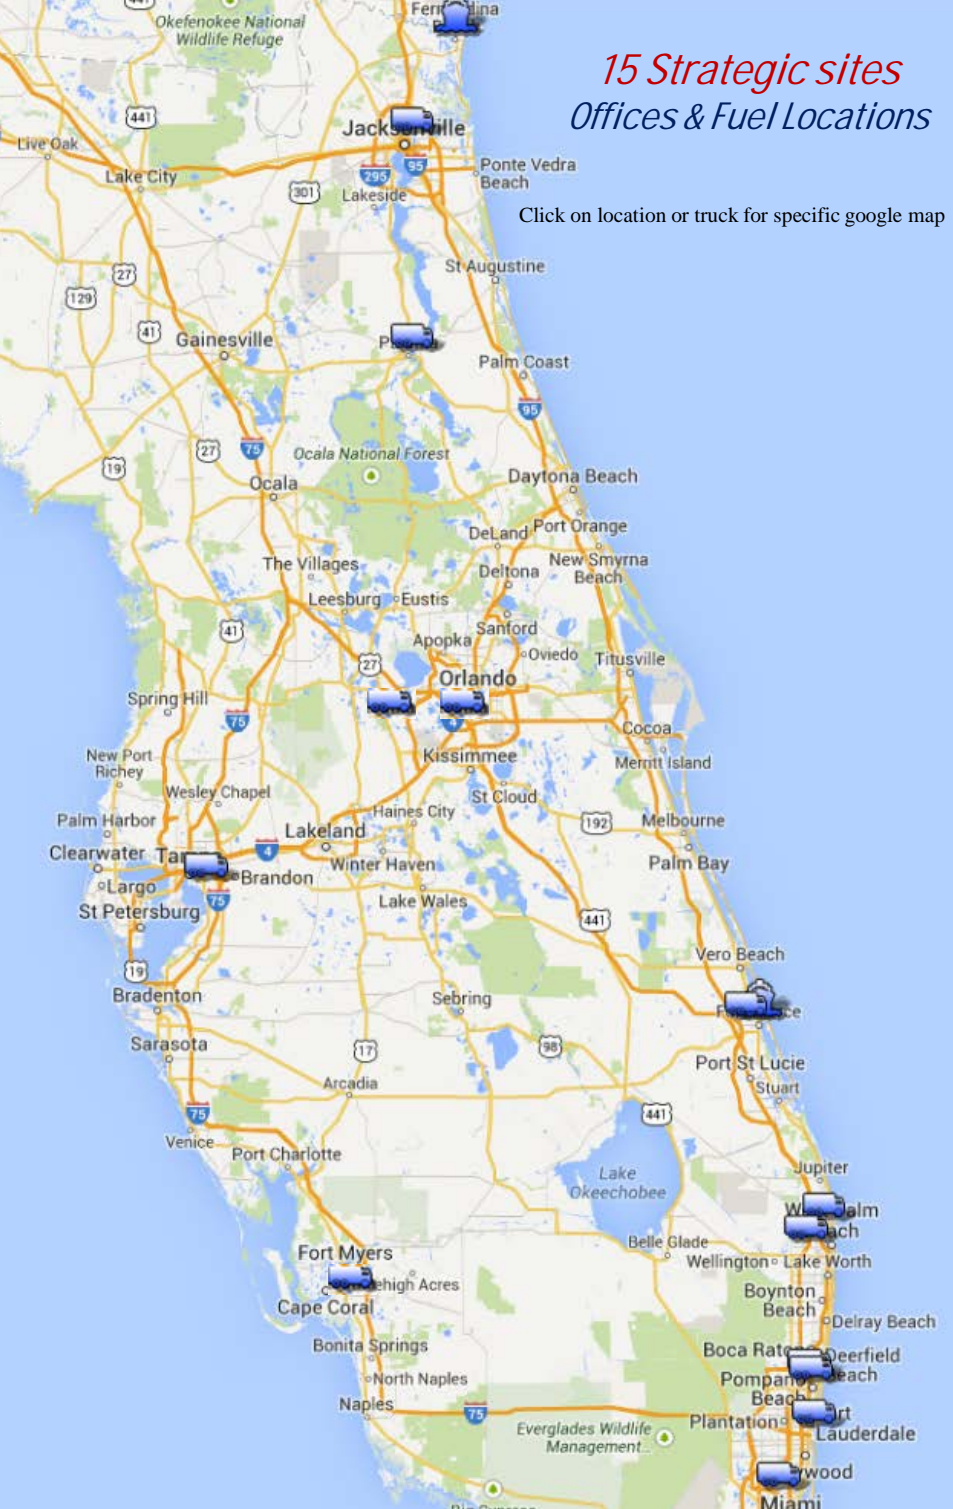

*15 Strategic sites  
Offices & Fuel Locations*

Click on location or truck for specific google map

**Fernandina Beach**  
231 N Front Street  
Fernandina Beach, FL 32034

**Fort Myers**  
2655 Rockfill Road  
Fort Myers, FL. 33916

**Fort Pierce**  
121 N. Jenkins Road  
Fort Pierce, FL. 34947

**Fort Pierce East**  
1000 Harbor Street  
Fort Pierce, FL 34950

**Groveland**  
1150 W Broad Street  
Groveland, FL. 34736

**Jacksonville**  
1510 Talleyrand Ave.  
Jacksonville, FL. 32206

**Orlando**  
1929 Directors Row  
Orlando, FL 32809

**Miami (TEKSTAR)**  
11550 NW 36 Ave.  
Miami, FL 33167

**Palatka**  
102 Reid Street  
Palatka, FL 32178

**Pompano Beach**  
1126 Martin Luther King Blvd.  
Pompano Beach, FL. 33069